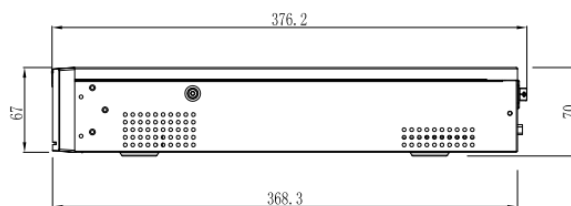

Dimensions (mm)