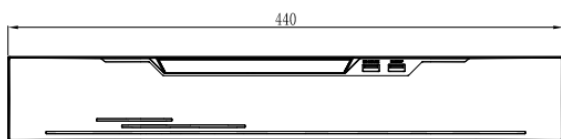

Specification

Video Input	
IP Camera Input	32 Channel
Incoming Bandwidth	320Mbps
Outgoing Bandwidth	320Mbps
Video Output	
HDMI Output	3840×2160, 1920×1080, 1440×900, 1280×1024
VGA Output	1920×1080, 1440×900, 1280×1024
Different Source Output	Support
Decoding Capacity	1ch 12MP, 4ch 8MP, 8ch 4MP, 16ch 1080P, 32ch 720P
Dual Stream	Support
Multi-screen Display	1st Screen: 1/4/8/9/16/32/36 2nd Screen: 1/4/8/9/16
Recoding	
Resolution	12MP, 8MP, 6MP, 5MP, 4MP, 3MP, 1080P, 720P, D1 etc.
Recording Mode	Manual, Schedule (Regular, Continuous), Event
Trigger Events	Motion Detection, Video Loss, Alarm in, IVS
Playback and Backup	
Sync Playback	16/9/4/1
Search Mode	Time /Date, Alarm, Picture grid, Event
Backup Mode	USB Device, Network, eSATA
Alarm	
General Alarm	Motion Detection, Video Loss, IVS, Alarm in, Alarm out
Abnormal Alarm	Disk Alarm, IP Address Conflict, Network Disconnect
Network	
Network Function	HTTP, HTTPS, TCP/IP, IPv4, UPnP, UDP, RTSP, SMTP, NTP, DNS, DHCP, P2P, IP Filter, DDNS, 802.1X, SNMP, 3G/4G, PPPoE
Remote Users	8 users
Smart Phone	iPhone, iPad, Android
Interoperability	ONVIF, SDK, CGI

Storage	
HDD	4 SATA Ports, up to 12TB for each HDD
eSATA	1 eSATA Port
Cloud Storage	Support
Disk Array	
Array Type	RAID 5, RAID 6, RAID 10
Interface	
Interface	1 × RJ-45, 10/100/1000 Mbps self-adaptive Ethernet port
PoE	16 Ports (IEEE 802.3af), 128W
HDMI	1
VGA	1
Audio I/O	1/1
Alarm I/O	2/2
USB	3 ports (USB 2.0 × 2, USB3.0 × 1)
General	
Power Supply	AC100 ~ 240V
Power Consumption	< 15 W (without HDD)
Operating Conditions	-10 °C ~ 50 °C (14 °F ~ 122 °F)
Storage Conditions	Less than 90% RH
Certifications	CE/FCC
Dimensions	440 × 368.3 × 70 mm (17.32 × 14.5 × 2.76 inch)
Net Weight	4.65 kg (10.25 lb) without HDD

Dimensions (mm)

Rear Panel