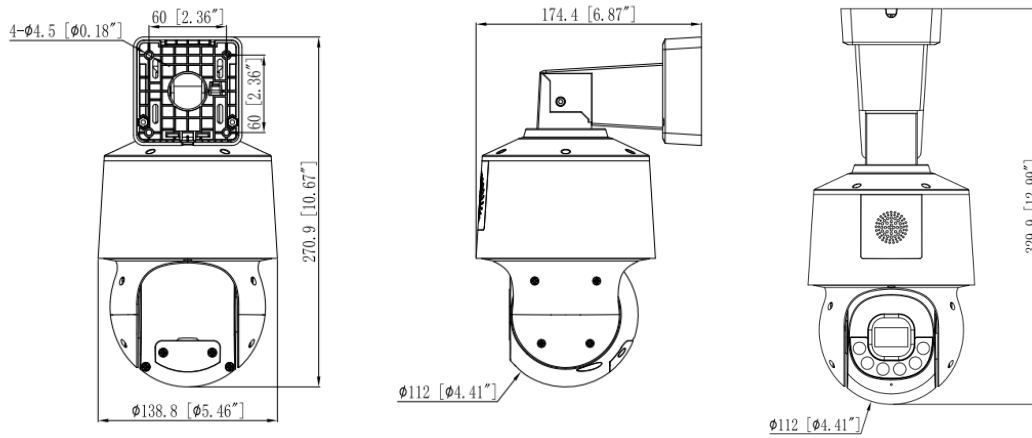

Dimensions (mm)

Accessories

Optional:

©2023 Sunell all rights reserved. Design and specifications are subject to change without notice.