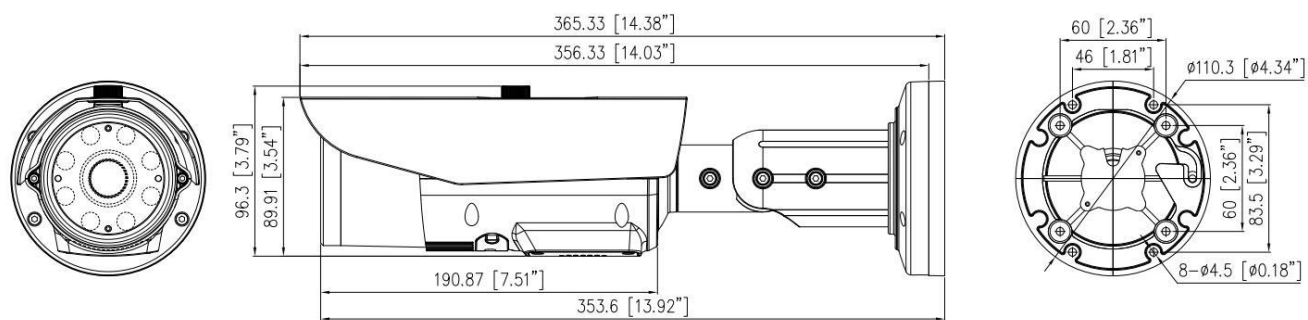

Dimensions (mm)

Accessories

Optional:

SN-CBK649B
Junction Box