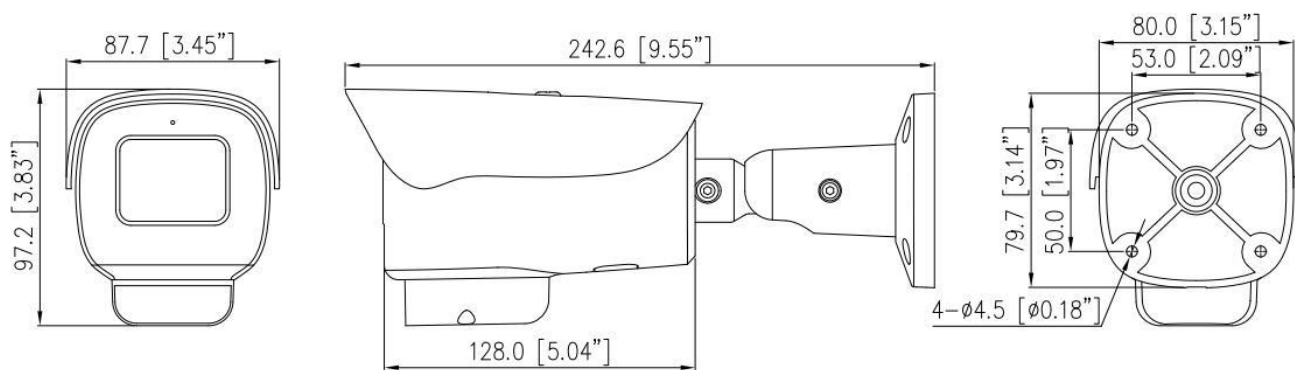

# Specification

Camera					
Image Sensor	1/2.8" Progressive Scan CMOS				
Max. Resolution	4MP (2592 × 1520)				
Electronic Shutter	Auto/Manual, 1/5 to 1/20,000 s				
Min. illumination	Color: 0.03 Lux @ (F1.6, AGC ON), B/W: 0 Lux @ (IR LED ON)				
Day & Night	IR cut filter				
Angle Adjustment	Pan: 0° to 360°, Tilt: 0° to 90°, Rotation: 0° to 360°				
Lens					
Lens Type	Motorized focus				
Iris	Fixed Iris				
Focal Length	2.7 to 13.5 mm				
F Number	F1.6				
Angle of View	H: 101.1° to 21.8°, V: 56.2° to 15.9°				
DORI					
DORI Distance	Lens	Detect	Observe	Recognize	Identify
	Wide	68 m (223.0 ft)	27.2 m (89.2 ft)	13.6 m (44.6 ft)	6.8 m (22.3 ft)
	Tele	220 m (721.8 ft)	88 m (288.7 ft)	44 m (144.4 ft)	22 m (72.2 ft)
Illuminator					
Illuminator Type	IR				
Illumination Distance	Up to 50 m (164.0 ft)				
Illumination On/Off Control	Auto/Manual				
Video					
Streaming Capability	3 Streams				
Stream/Frame Rate	Stream1: 2592 × 1520, 2560 × 1440, 2304 × 1296, 1920 × 1080, 1280 × 720 @25/30 fps Stream2: D1, VGA, 640 × 360, CIF, QVGA @25/30 fps Stream3: VGA, CIF, QVGA @25/30 fps				
Bit Rate Control	CBR/VBR				
Bit Rate	Stream1: 200 kbps to 12 Mbps Stream2: 100 kbps to 6 Mbps Stream3: 100 kbps to 3 Mbps				
Region of Interest	Off/On (8 areas, Rectangle)				
Smart Encode	Support				
Audio					
Compression	G.711, RAW_PCM				
Bit Rate	64Kbps (G.711), 128Kbps (RAW_PCM)				
Image					
Image Adjustment	Brightness, Sharpness, Contrast, Saturation adjustable				
Aisle Mode	Support				
Mirror	Support				

## Dimensions (mm)