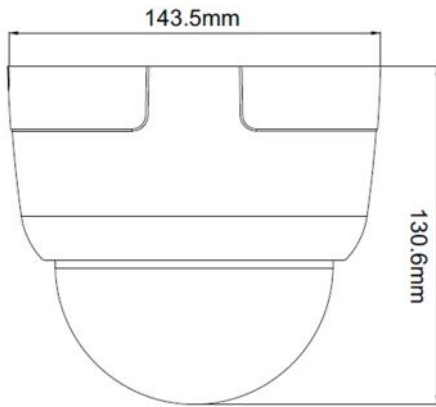

Dimensions (mm)

Accessories

Optional: