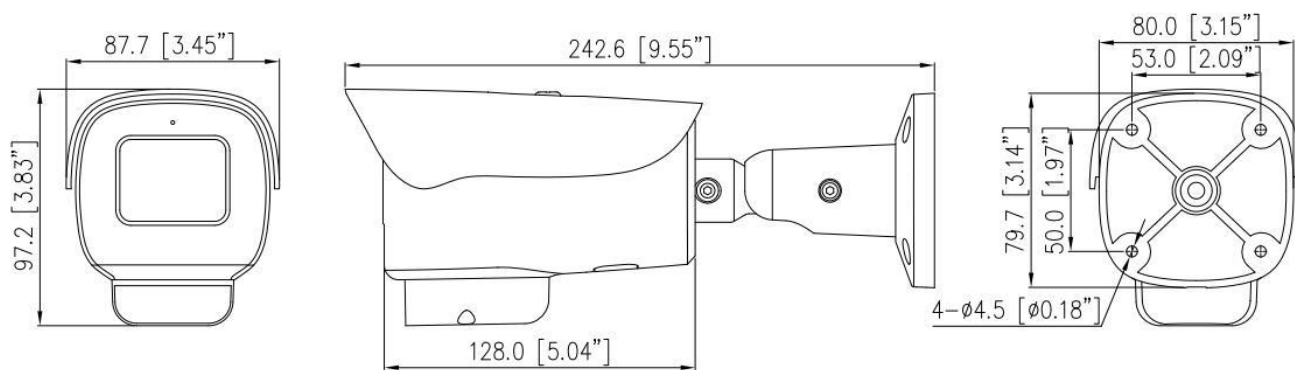

Dimensions (mm)

Accessories

Optional: